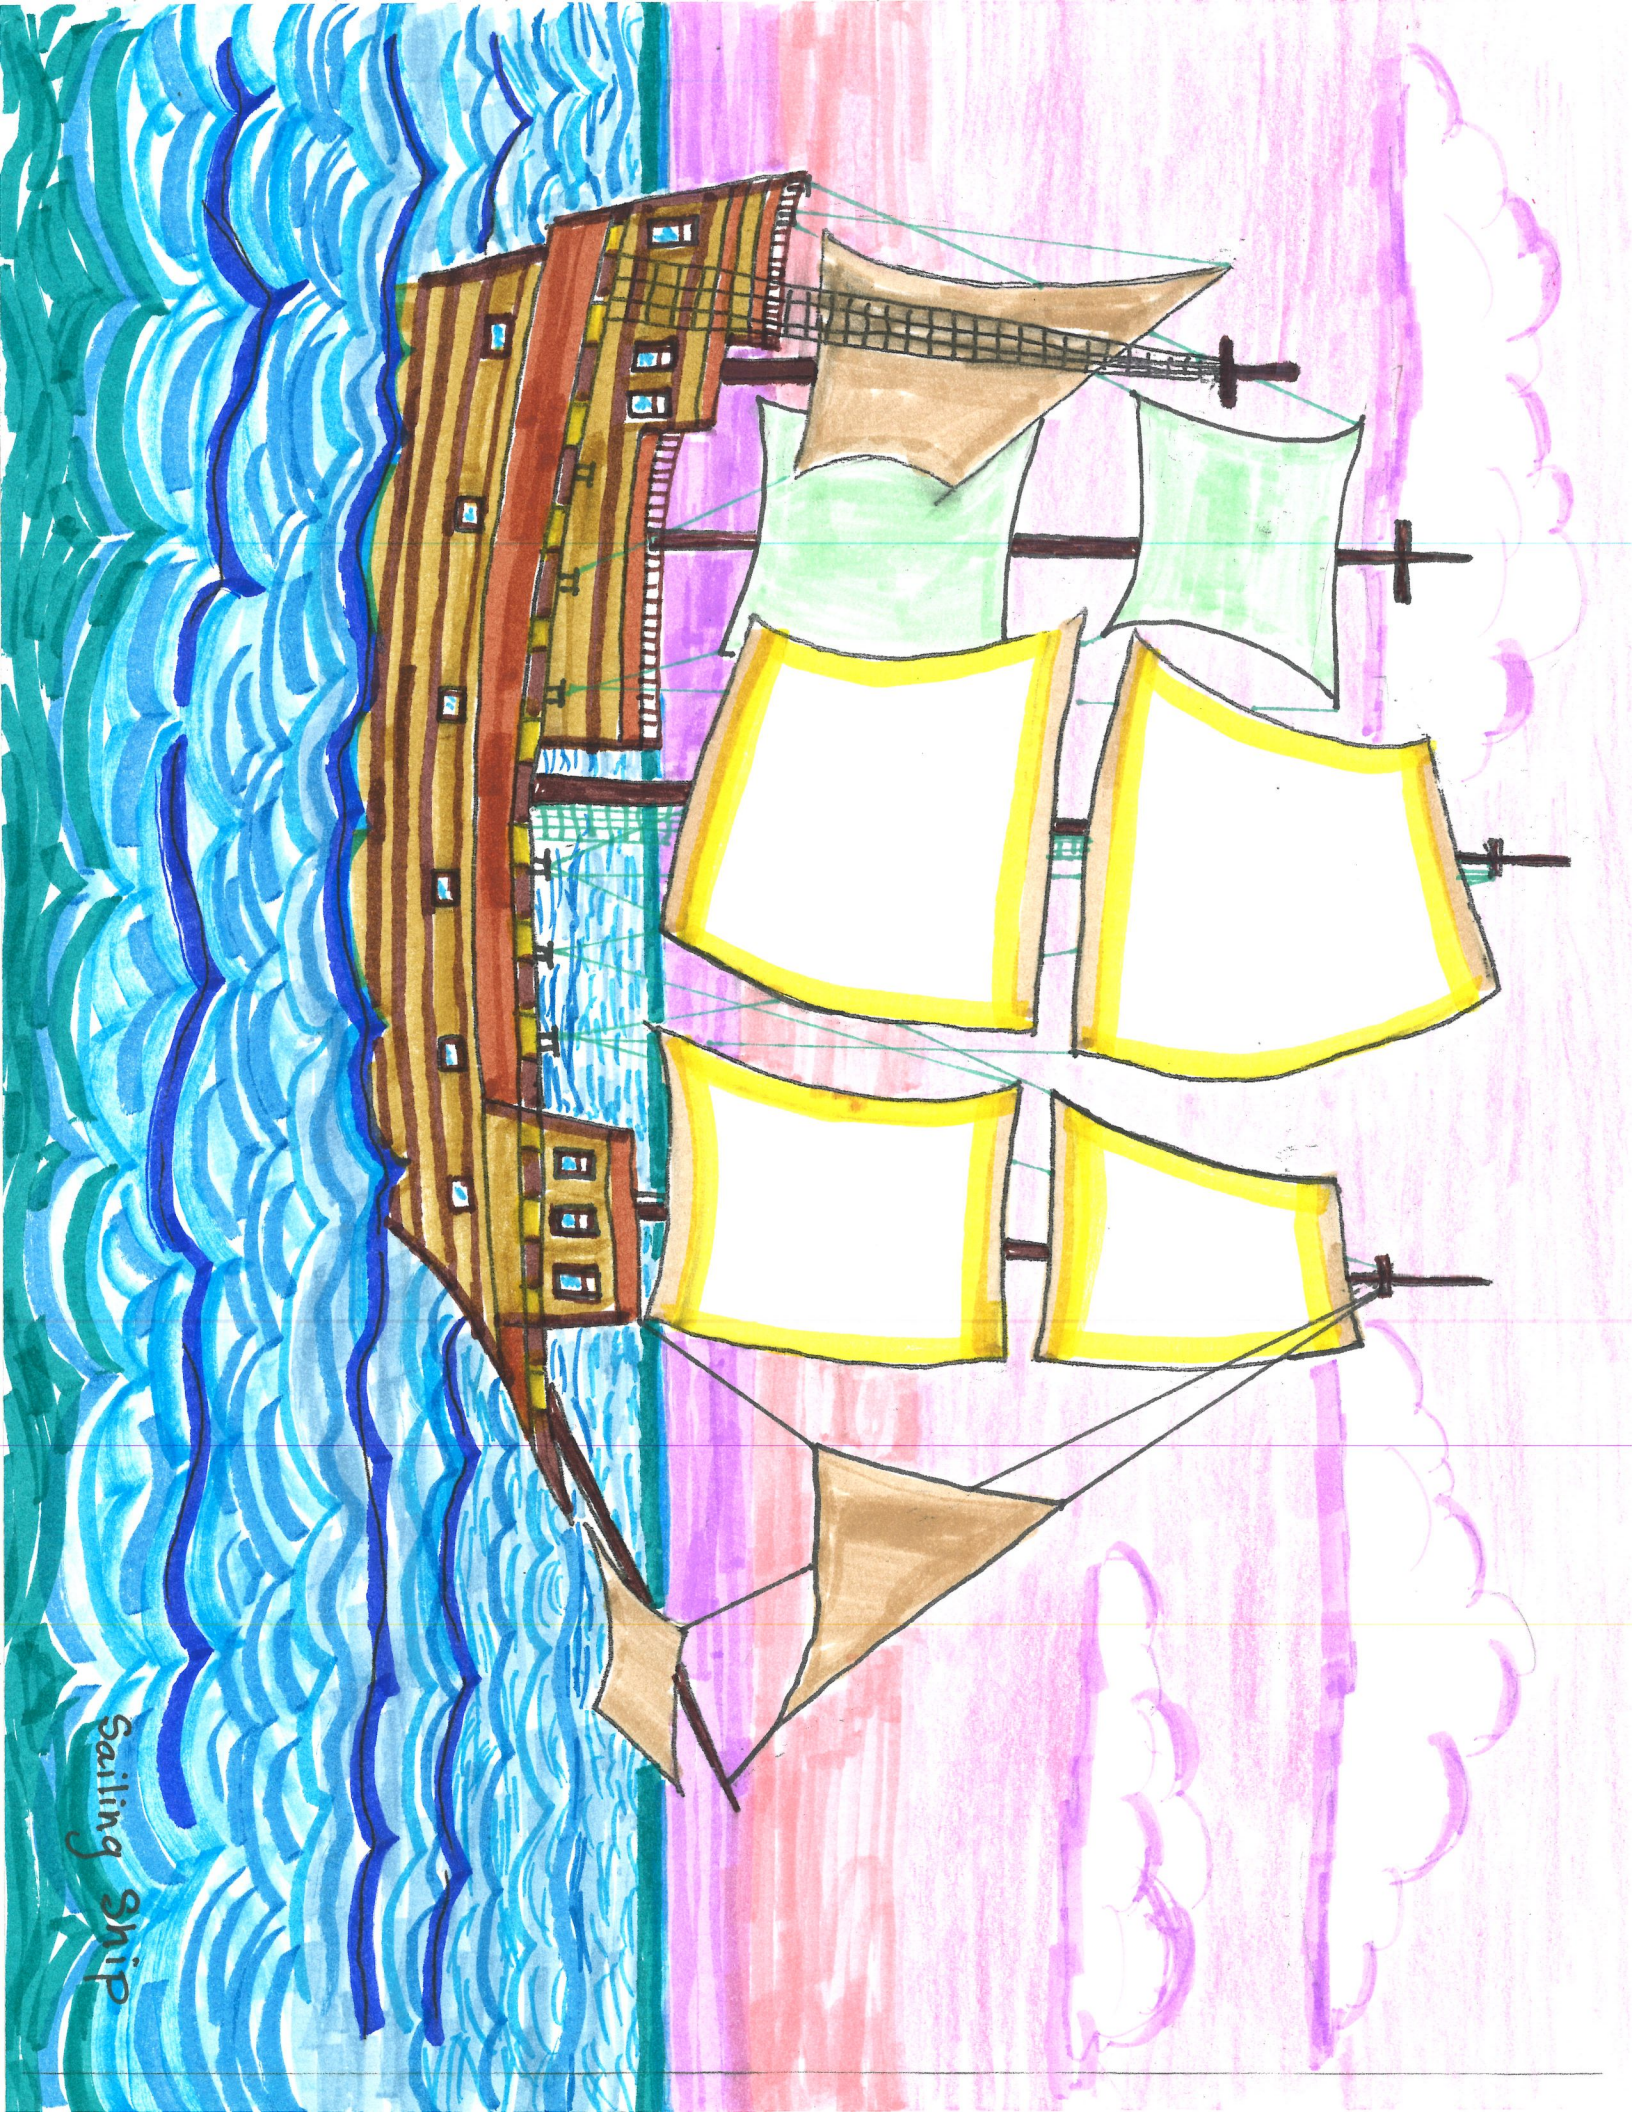

Sailing Ship