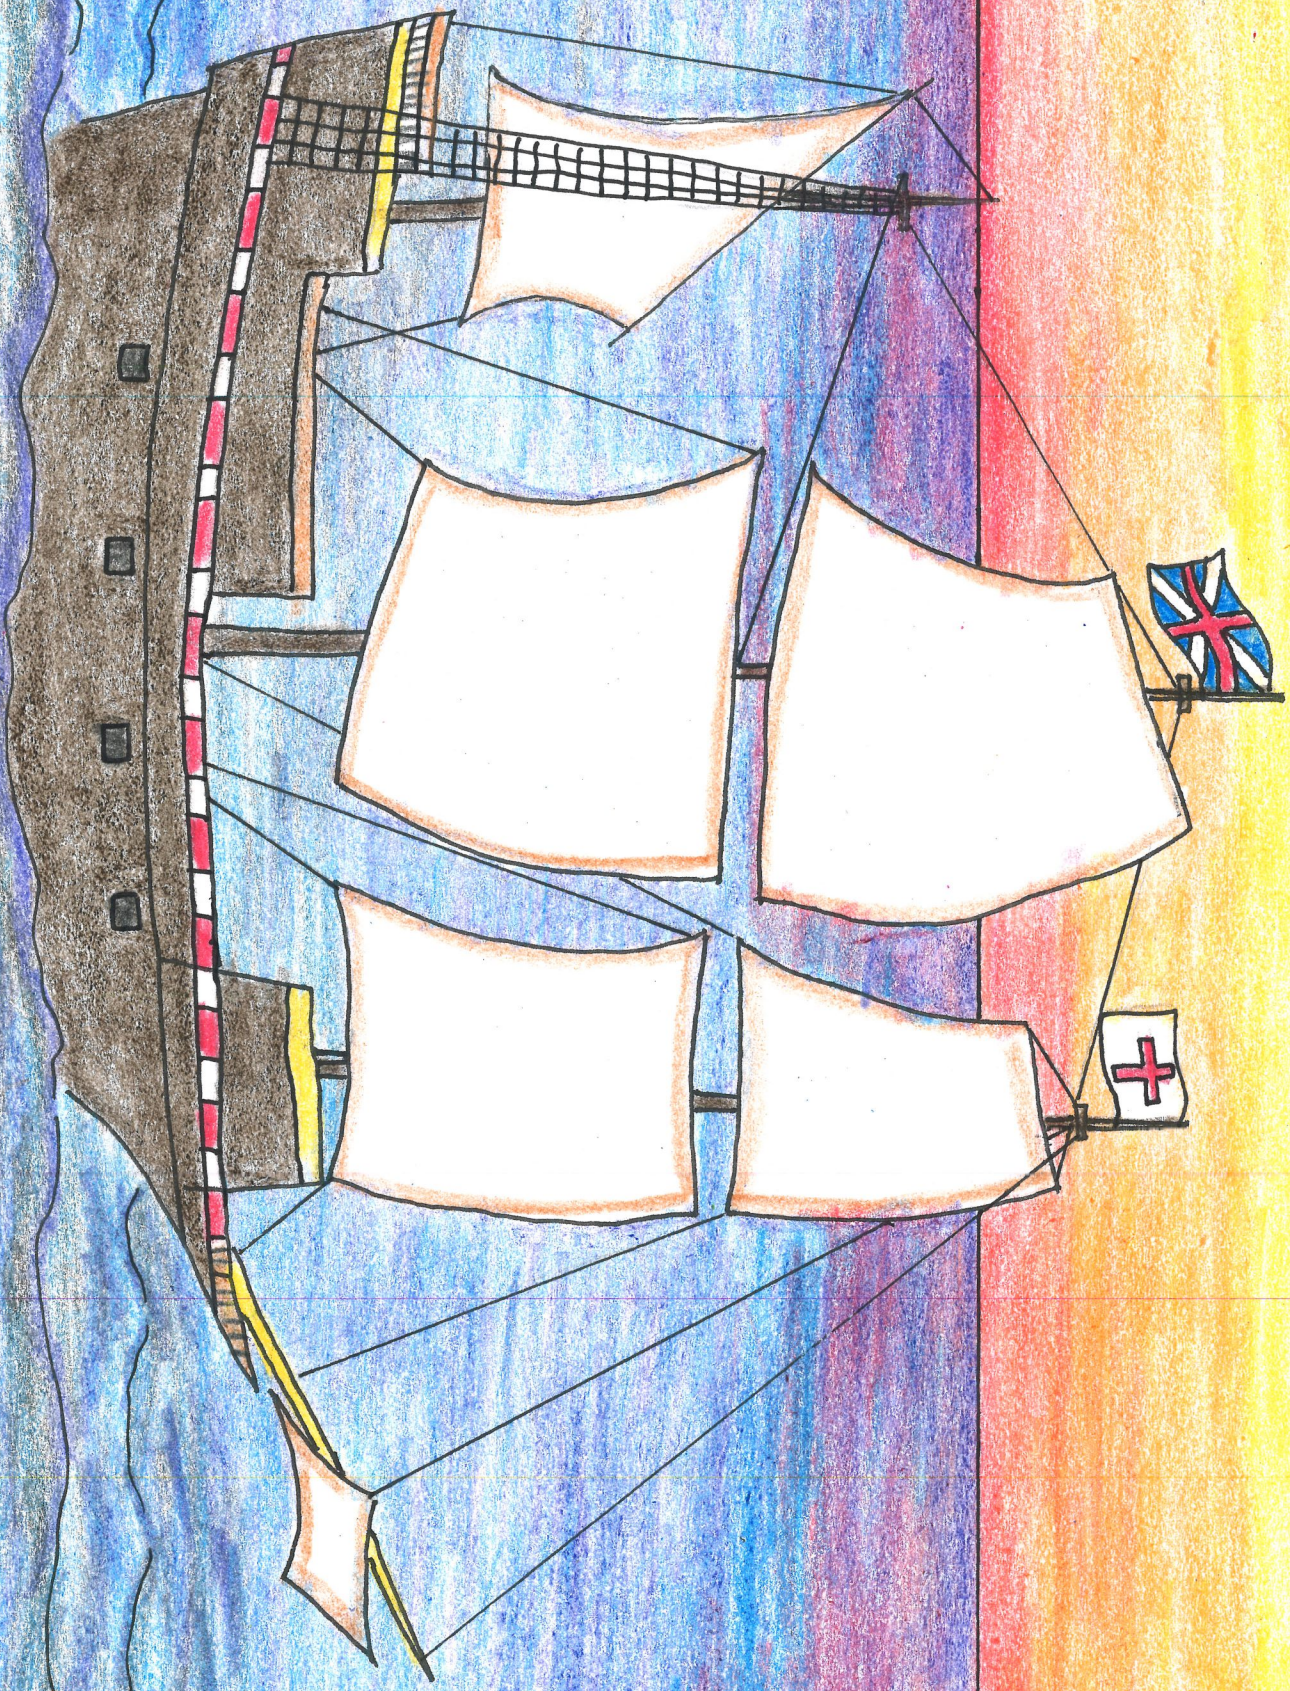

The Mayflower